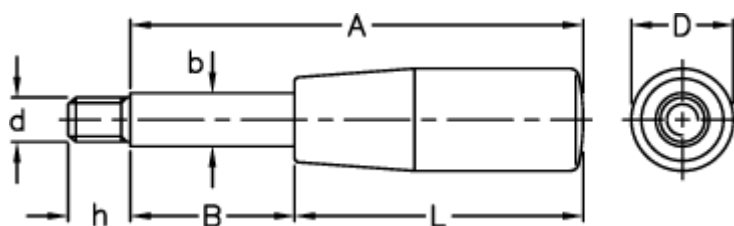

Article number: 2304003701

Description: E+G Lever arm
BL.366/14x125

Measures

A = 125

b = 14

B = 45

D = 26

d 6g = M12

h = 15

L = 80